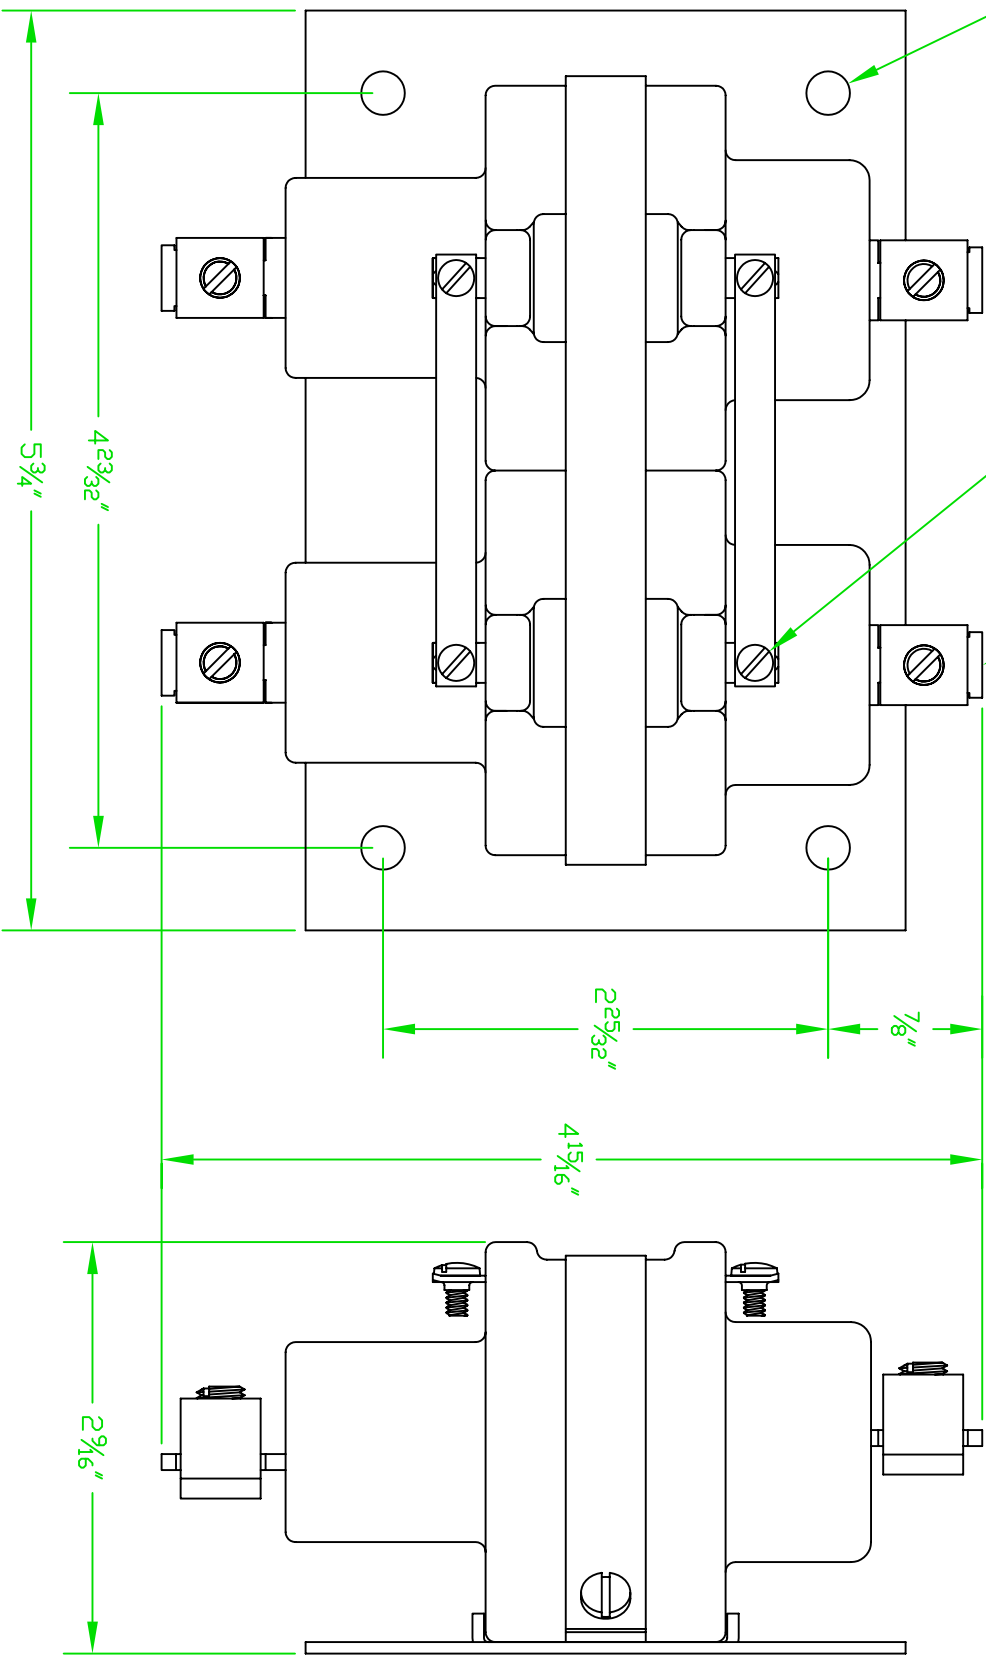

LOAD CONNECTORS #2 TD #8 AWG

6-32
COIL SCREWS

.272 DIA.
(4 HOLES)

CONTACT RATINGS:
100 AMP @ 240 VAC
80 AMP @ 480 VAC

2 POLE 100 AMP
NORMALLY CLOSED