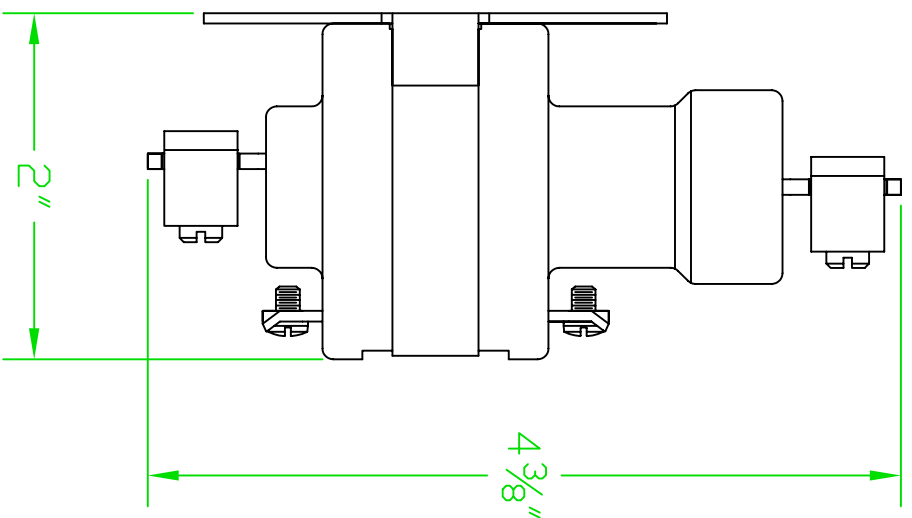

LOAD CONNECTORS FOR #2 TO #12 AWG 60AMP
#4 TO #14 AWG 35AMP

2 POLE 35/60 AMP
NORMALLY OPEN